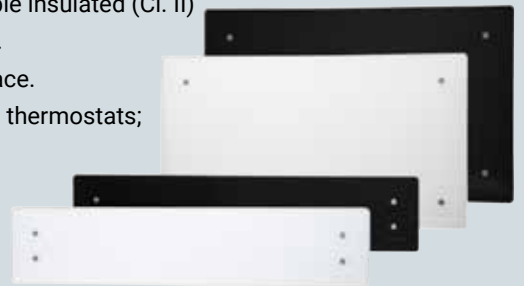

# H60

Our exclusive panel heater with a hardened glass surface

Glamox Heating H60 is our newest exclusive panel heater. With a hardened glass surface and mirror finish, it adds elegance to your interior.

- Choose from several different thermostats, including WiFi with Bluetooth thermostat (WT2) where you can remotely control your heater from the Glamox Heating WiFi app.
- Connect easily to your Wi-Fi router at home, at the office, or at your cabin.
- Adjust temperature with the Glamox Heating app or locally on the panel heater.
- H60 is splashproof (IP24), double insulated (Cl. II) and has overheating protection.
- H60 has a hardened glass surface.
- Choose between three different thermostats; WiFi (WT2), Digital (DT) and Slave module (SLX).
- 5 years warranty.
- Available in the colors White RAL 9016 and Black RAL 7021.
- Available as high (H: 340mm) and low (H: 222mm).
- Can be mounted on floor stand (optional).

futurehome

Replaceable thermostat

Hardened glass surface

Overheating protection

Double insulated

Splash proof (IP 24C)

Five years warranty

**H60 without thermostat. Height 340 mm, depth 87 mm.**