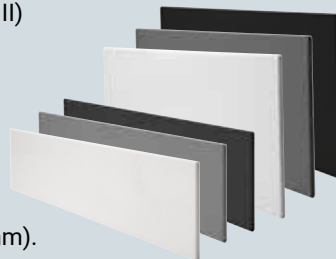

- Choose from several different thermostats, including WiFi with Bluetooth thermostat (WT2) where you can remotely control your heater from the Glamox Heating WiFi app.
- Connect easily to your Wi-Fi router at home, at the office, or at your cabin.
- Adjust temperature with the Glamox Heating app or locally on the panel heater.
- H40 is splashproof (IP24), double insulated (Cl. II) and has overheating protection.
- Choose between three different thermostats; WiFi (WT2), Digital (DT) and Slave module (SLX).
- 5 years warranty.
- Available as high (H: 330mm) and low (H: 210mm).
- Available in three colors; White RAL 9016, Sparkling Grey and Pearl Black RAL 7021.
- Can be mounted on floor stand (optional).