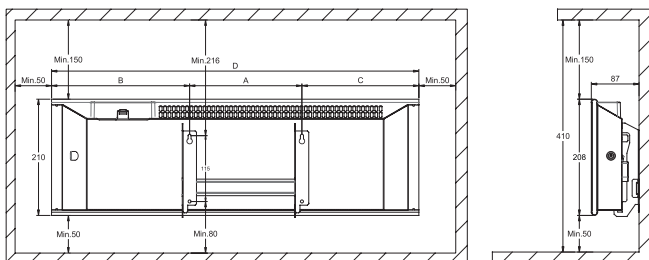

Thermostat:

Supplied without thermostat, can be ordered separately.

- DT - Digital thermostat
- WT2 - Wi-Fi with Bluetooth thermostat
- SLX - Slave module

Installation:

Supplied with wall bracket for mounting on wall. The connection box can be moved sideways to adapt to cable input. Floor stand can be ordered separately.

Dimensions H40 skirting radiator

H40 L	Watt	B	A	C	D
H40 L 02	250	237	201	217	655
H40 L 04	400	253	302	228	783
H40 L 06	600	364	302	339	1005
H40 L 08	800	303	604	279	1186
H40 L 10	1000	386	604	390	1380
H40 L 12	1200	484	604	460	1548
H40 L 14	1400	293	1198	269	1760